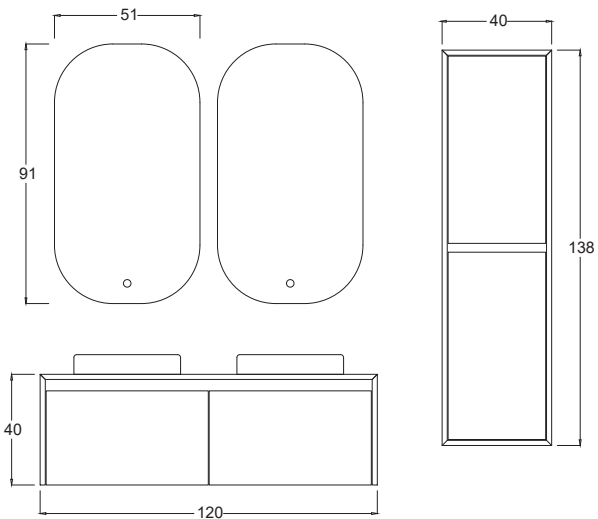

Teknik Çizim Technical Drawing

Derinlik ölçüleri :
Alt Modül : 46 cm
Boy Dolap : 30 cm

Fiyatlar Prices

Stone Line 120

Alt Modül	₺ 82.500
Ayna (Çift)	₺ 36.000
Ayna Akrilik Gövde (Çift)	₺ 12.650
Boy Dolap	₺ 27.000