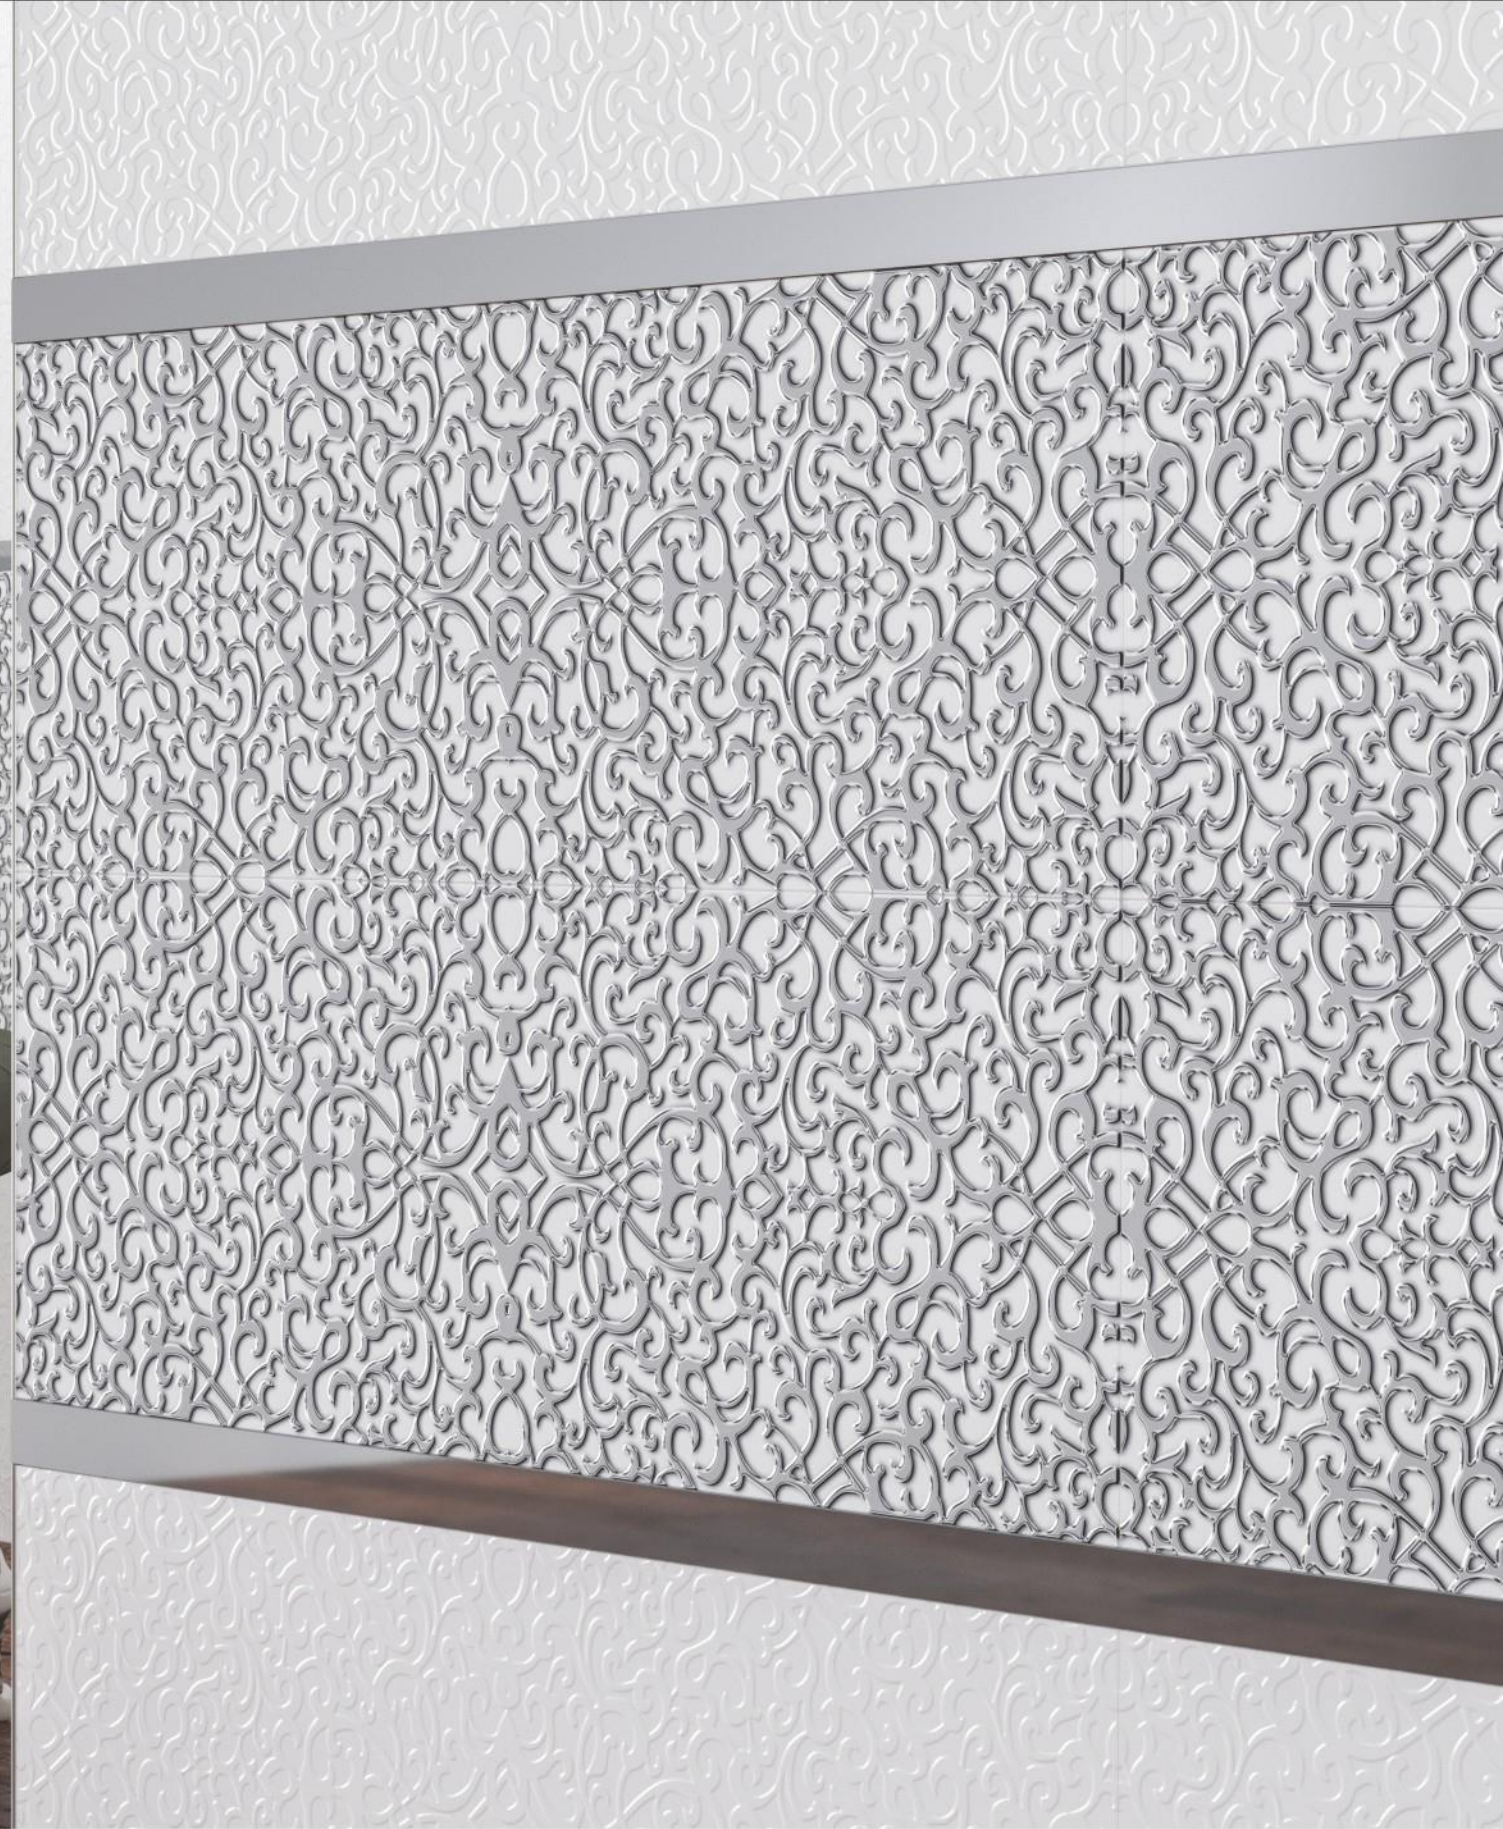

Ebat Sizes	KARO / TILE		KUTU / BOX			PALET / PALLET		
	Kalınlık (mm) Thickness	Ağırlık (gr) Weight	Kutu Adet Pcs Box	Miktar (m²) Quantity	Ağırlık (kg) Weight	Kutu Adet Pcs Box	Miktar (m²) Quantity	Ağırlık (kg) Weight
25x72,5 cm / 10"x28½"	9	2770	8	1,45	22,20	36	52,20	850
25x72,5 cm / 10"x28½" (dekor)	9	2770	8	1,45	22,20	36	52,20	850